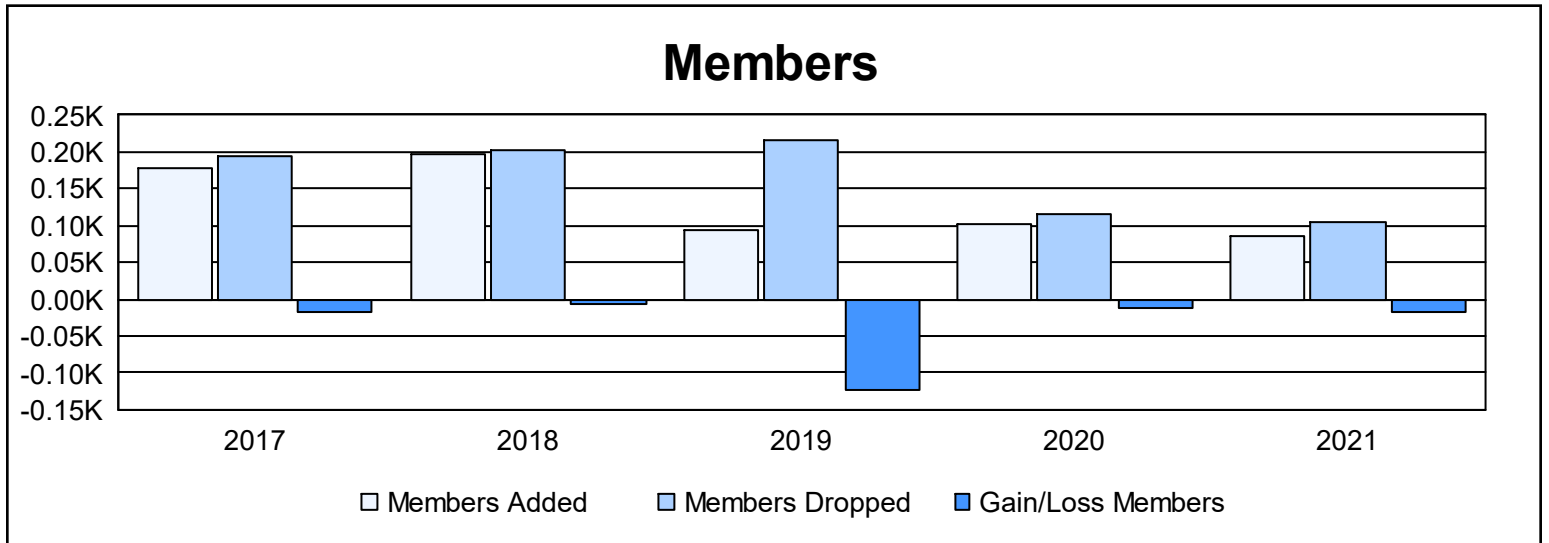

Year	New Clubs	Dropped Clubs	Gain/ Loss Clubs	New Members	Charter Members	Reinstate Members	Transfer Members	Total Member Added	Total Members Dropped	Gain/ Loss Members
2016-2017	0	0	0	147	0	22	8	177	195	-18
2017-2018	1	1	0	151	32	2	11	196	203	-7
2018-2019	0	5	-5	81	1	4	7	93	216	-123
2019-2020	0	1	-1	80	1	16	6	103	115	-12
2020-2021	1	3	-2	59	20	5	3	87	104	-17
<b>Average</b>	<b>0</b>	<b>2</b>	<b>-2</b>	<b>104</b>	<b>11</b>	<b>10</b>	<b>7</b>	<b>131</b>	<b>167</b>	<b>-35</b>

### Membership Composition June 2021 Cumulative