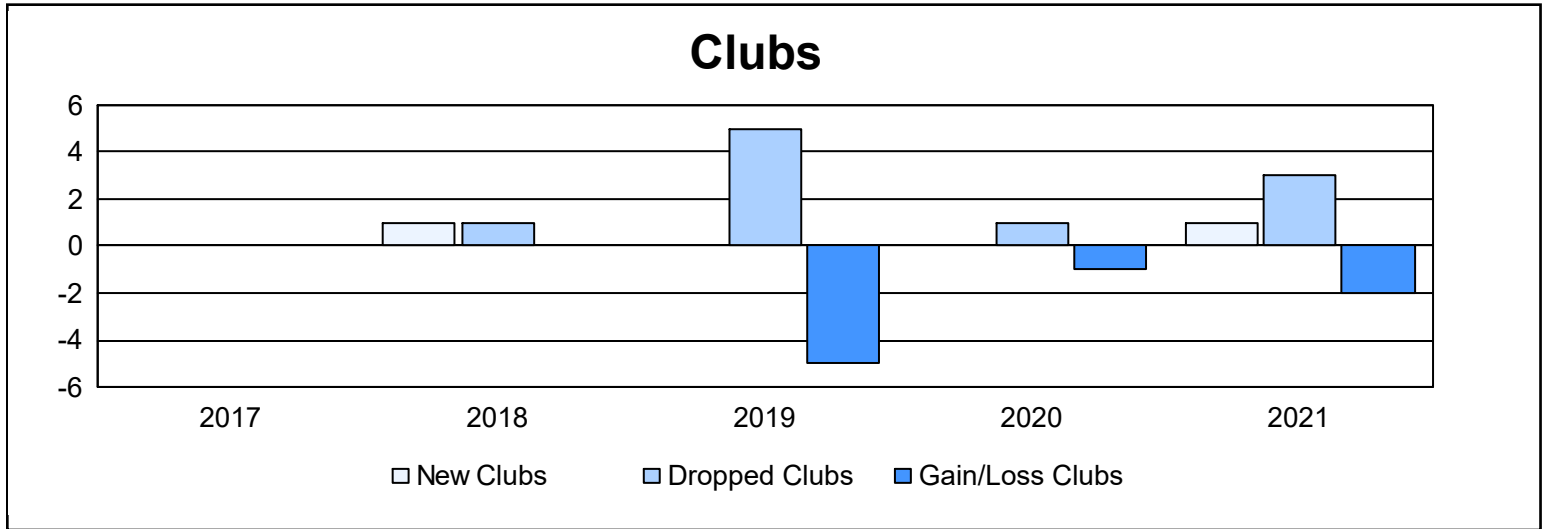

Year	New Clubs	Dropped Clubs	Gain/ Loss Clubs	New Members	Charter Members	Reinstate Members	Transfer Members	Total Member Added	Total Members Dropped	Gain/ Loss Members
2016-2017	0	0	0	147	0	22	8	177	195	-18
2017-2018	1	1	0	151	32	2	11	196	203	-7
2018-2019	0	5	-5	81	1	4	7	93	216	-123
2019-2020	0	1	-1	80	1	16	6	103	115	-12
2020-2021	1	3	-2	59	20	5	3	87	104	-17
<b>Average</b>	<b>0</b>	<b>2</b>	<b>-2</b>	<b>104</b>	<b>11</b>	<b>10</b>	<b>7</b>	<b>131</b>	<b>167</b>	<b>-35</b>

### Membership Composition June 2021 Cumulative